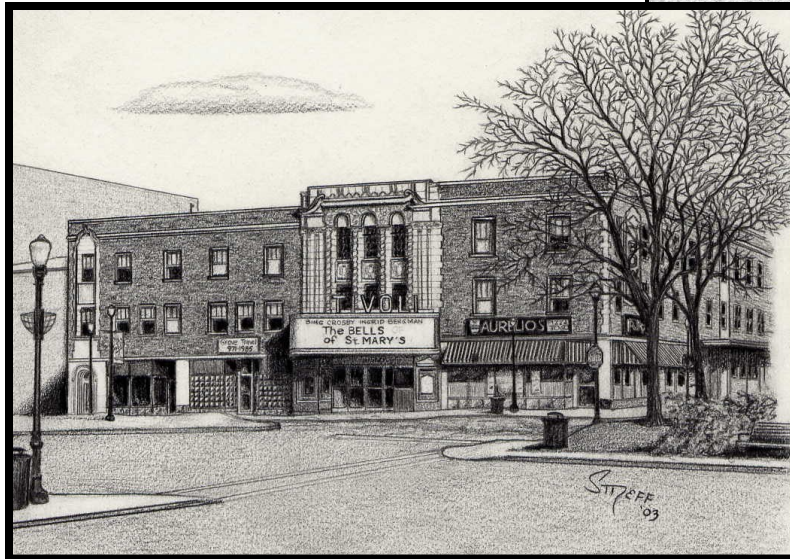

sketches

BY

STREFF

1973 Mustang Grande
351 Cleveland

STREFF 09

- | | |
|---------|---|
| 5 x 7 | \$100.00 (\$25 for each additional subject) |
| 8 x 10 | \$135.00 (\$30 for each additional subject) |
| 11 x 14 | \$200.00 (\$35 for each additional subject) |